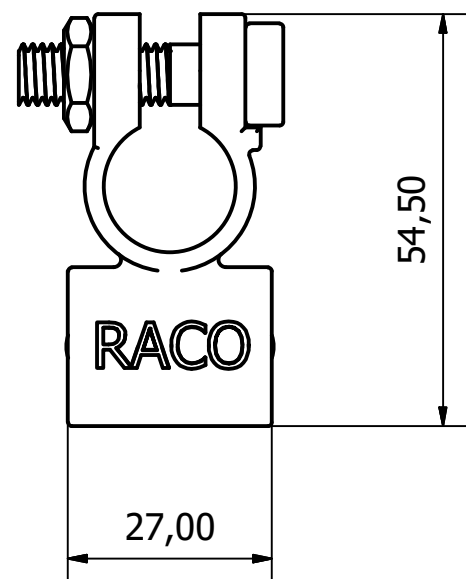

6 1 5 1 4 3 1 2 1 1

D

D

C

C

B

B

A

A

| | | | |
|---|--------------------------|--|---------------------|
| Scale: 1 | Designed by: Raco A/S | Phone number: +45 69106680 | Date: 11-02-2021 |
|  | | Owner: RACO A/S Overgade 4 DK - 6670 Holsted www.raco.dk | |
| | | Part number: 209000 | |