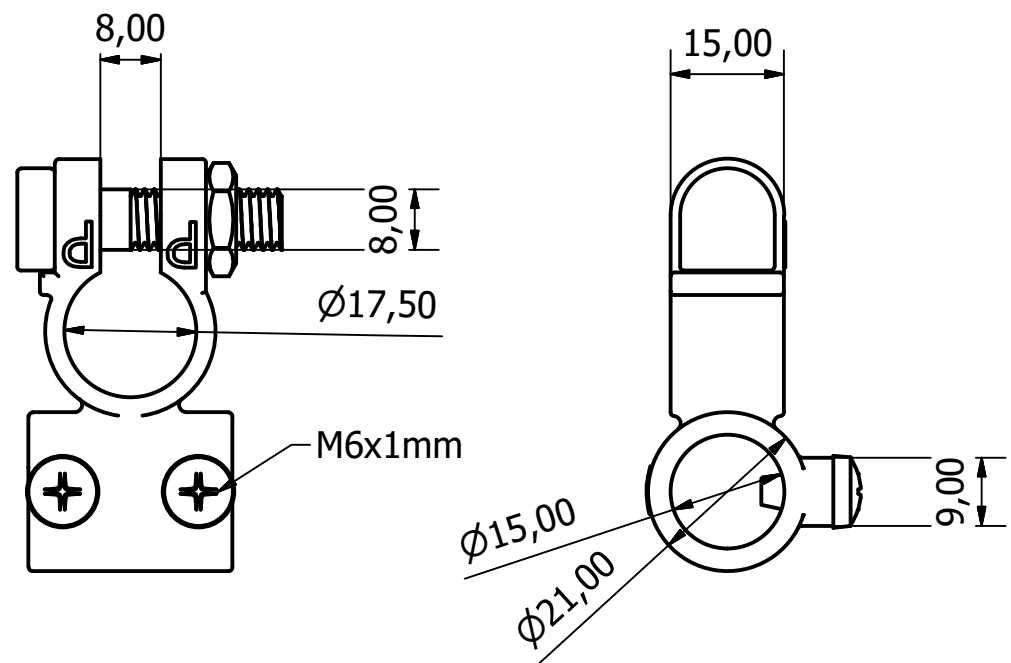

A

| | | | |
|---|--------------------------|--|---------------------|
| Scale: 1 | Designed by: Raco A/S | Phone number: +45 69106680 | Date: 11-02-2021 |
|  | | Owner: RACO A/S Overgade 4 DK - 6670 Holsted www.raco.dk | |
| | | Part number: 209000 | |