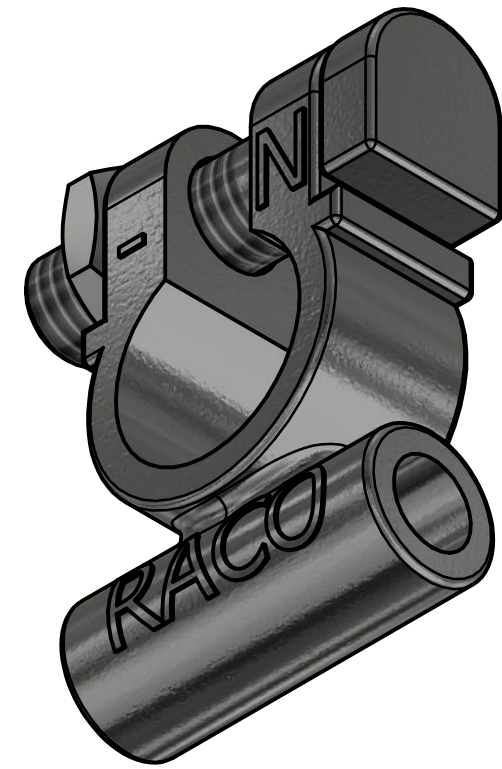

6 5 4 3 2 1

D

D

C

C

B

B

A

A

Scale: 1	Designed by: Raco A/S	Phone number: +45 69106680	Date: 11-02-2021
<p>RACO+GSE Vi forener vores know how...</p>		Owner: RACO A/S Overgade 4 DK - 6670 Holsted www.raco.dk	Part number: 212502
		<p>This document is the property of Raco Holsted. No copying, utilization or handling over to third parties is permitted without our consent.</p>	