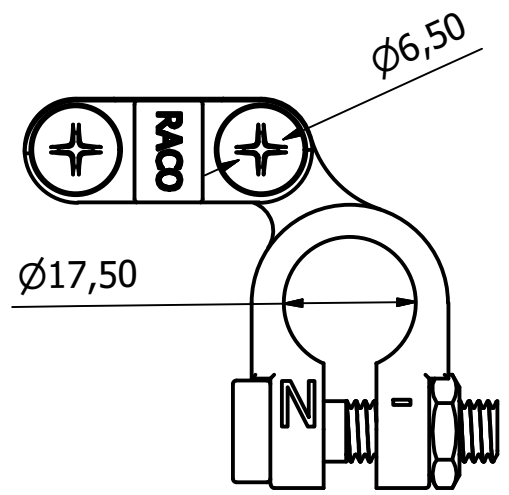

A

Scale: 1	Designed by: Raco A/S	Phone number: +45 69106680	Date: 11-02-2021
		Owner: RACO A/S Overgade 4 DK - 6670 Holsted www.raco.dk	
		Part number: 236002	

This document is the property of Raco Holsted. No copying, utilization or handling over to third parties is permitted without our consent.