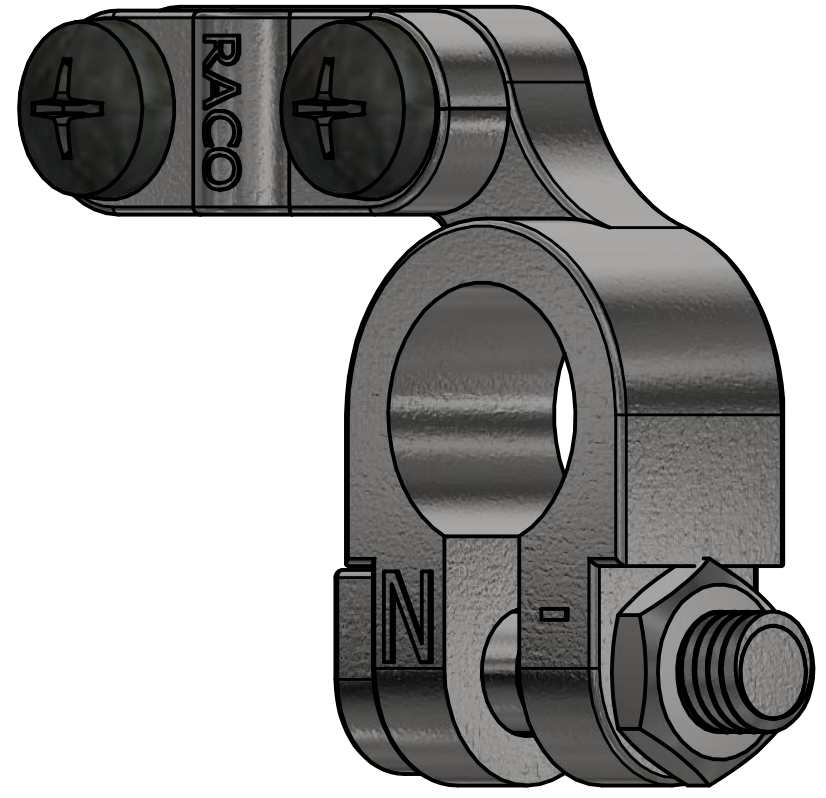

6 5 4 3 2 1

D

D

C

C

B

B

A

A

Scale: 1	Designed by: Raco A/S	Phone number: +45 69106680	Date: 11-02-2021
		Owner: RACO A/S Overgade 4 DK - 6670 Holsted www.raco.dk	
		Part number: 236002	

This document is the property of Raco Holsted. No copying, utilization or handling over to third parties is permitted without our consent.