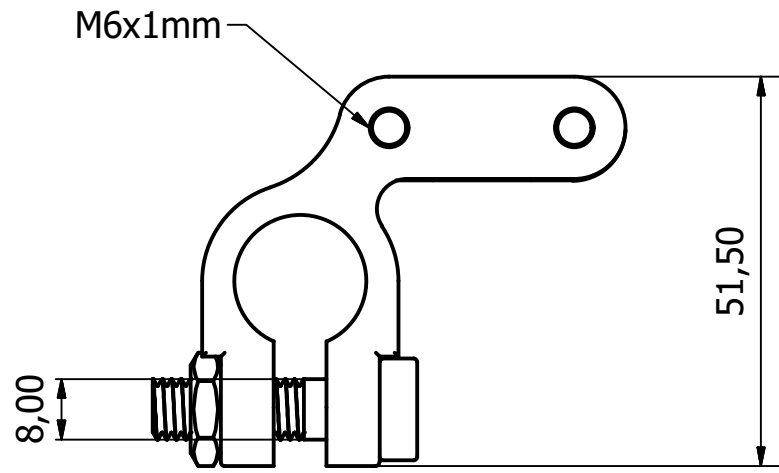

A

Scale: 1	Designed by: Raco A/S	Phone number: +45 69106680	Date: 11-02-2021
		Owner: RACO A/S Overgade 4 DK - 6670 Holsted www.raco.dk	
		Part number: 236002	

This document is the property of Raco Holsted. No copying, utilization or handling over to third parties is permitted without our consent.